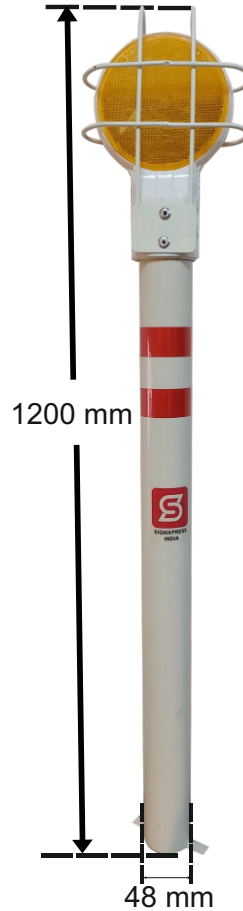

DELINEATOR 480D YELLOW 249

Model No. : DEL-REF-249

SPECIFICATIONS

Brand Name	Signxpress India
Material	Mild Steel
Size	1200 mm
Colours	Yellow & Orange
Reflectors	2 way Acrylic Prismatic Reflector

- Self-adhesive PU Tactile Tile
- ADA Braille Signage & Tactile Map
- Fire & Safety Signage
- Accessible Products
- Parking & Warehouse Products
- Road Safety Products

**EXCLUSIVE
RANGE !!**

BEST PRICE! GUARANTEED!

Get a free quote today.

www.signxpressindia.com

All measurements are in mm.

Visit www.signxpressindia.com for a full range of Signxpress India inspire products.