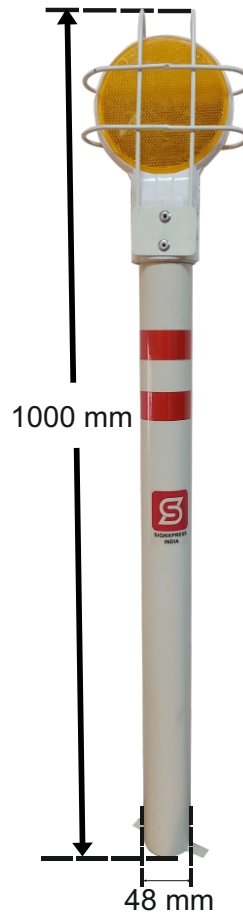

DELINEATOR 48OD YELLOW 249

Model No. : DEL-REF-249

SPECIFICATIONS

Brand Name	Signxpress India
Material	Mild Steel
Size	1000 mm
Colours	Yellow & Orange
Reflectors	2 way Acrylic Prismatic Reflector

- Self-adhesive PU Tactile Tile
- ADA Braille Signage & Tactile Map
- Fire & Safety Signage
- Accessible Products
- Parking & Warehouse Products
- Road Safety Products

**EXCLUSIVE
RANGE !!**

BEST PRICE! GUARANTEED!

Get a free quote today.

www.signxpressindia.com

All measurements are in mm.

Visit www.signxpressindia.com for a full range of Signxpress India inspire products.