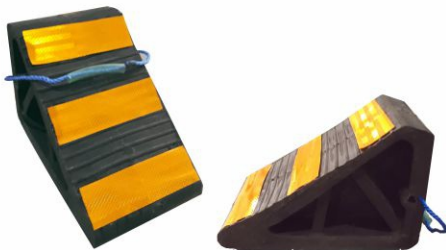

Manufacturer & Customization of Export Quality Products-Designs: Self-adhesive 100% Virgin Polyurethane PU Tactile Tiles-strips-Studs and Acrylic & Steel Braille Sign For Blind People & All Road Safety Products

## DESCRIPTION:

Truck Wheel Chock to our customers. This Truck Wheel Chock is widely appreciated amongst our customers for high quality and is manufactured by using top notch quality raw material in order to set industrial quality standard.

4 styles of rubber wheel chocks including those made with recycled rubber content, molded using fiber-reinforced rubber and high visibility reflective stickers

## SPECIFICATION :

BRAND : SIGNXPRESS INDIA  
HSN CODE : 392690  
MODEL NO. : SKU:SI-RWC-024  
DIMENSION : 224X150X113 MM  
WEIGHT : 3KG APPROX  
BEST FOR : MINI TRUCK / BUS  
MATERIAL : RUBBER

BRAND : SIGNXPRESS INDIA  
HSN CODE : 392690  
MODEL NO. : SKU:SI-SRW-025  
DIMENSION : 250X170X180 MM  
WEIGHT : 6KG APPROX  
BEST FOR : MINI TRUCK / BUS  
MATERIAL : RUBBER